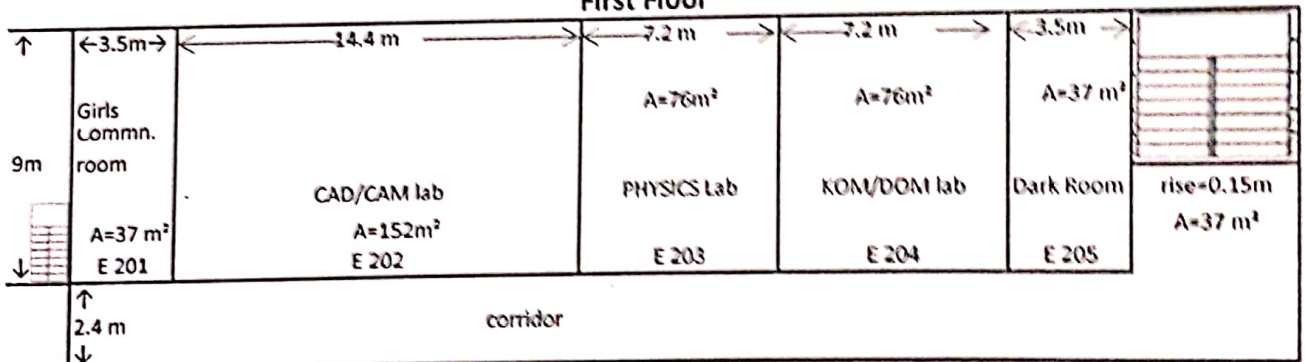

www.bitswpl.ac.in, email: principal@bitswpl.ac.in ; Ph. 98660 80044, Fax 08718-230521

BLOCK-E - Floor Plan

Third Floor

Second floor

First Floor

Ground floor

(Signature)
Principal

Total area = 1737 m²