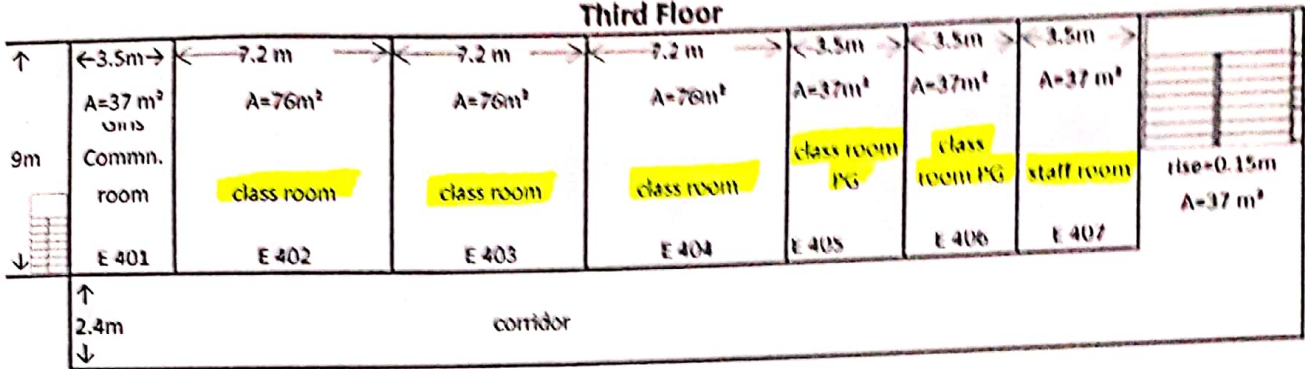

www.bitswpl.ac.in, email: principal@bitswpl.ac.in ; Ph. 98660 80044, Fax 08718-230521

BLOCK-E - Floor Plan

Third Floor

Second floor

First Floor

Ground floor

(Signature)
Principal

Total area = 1737 m²