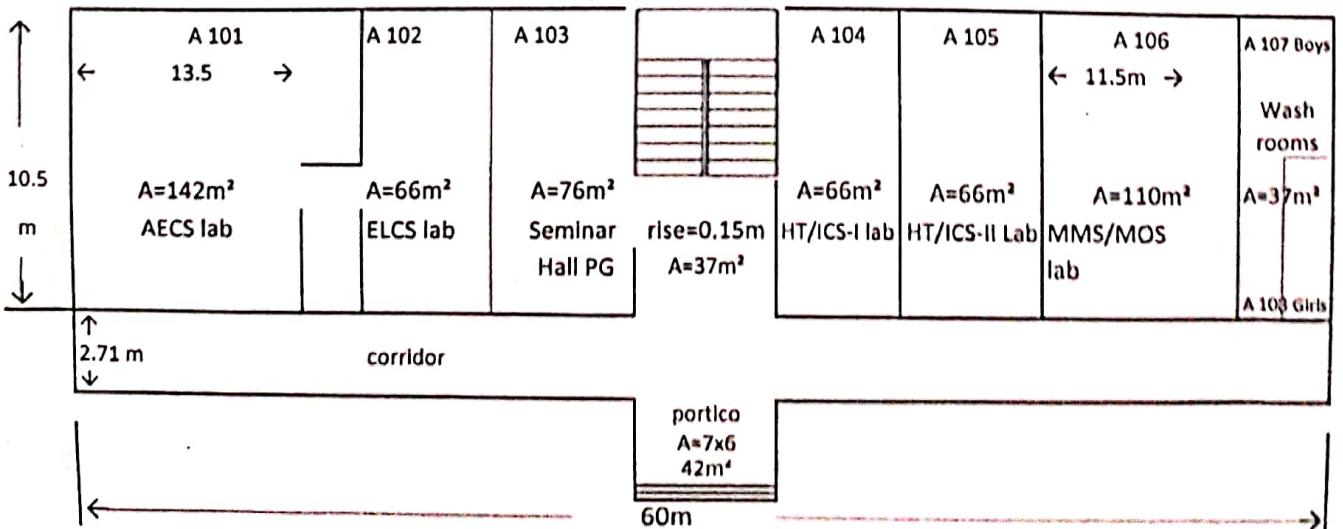

Total Area = 2472 m²

U. S. Prasad
Principal

Balaji Institute of Technology & Science
Laknepally, Md: Narsampet,
Dist Warangal - 506 331

BLOCK-B - Floor Plan

Second Floor

First Floor

Ground Floor

Total Area = 2472 m²