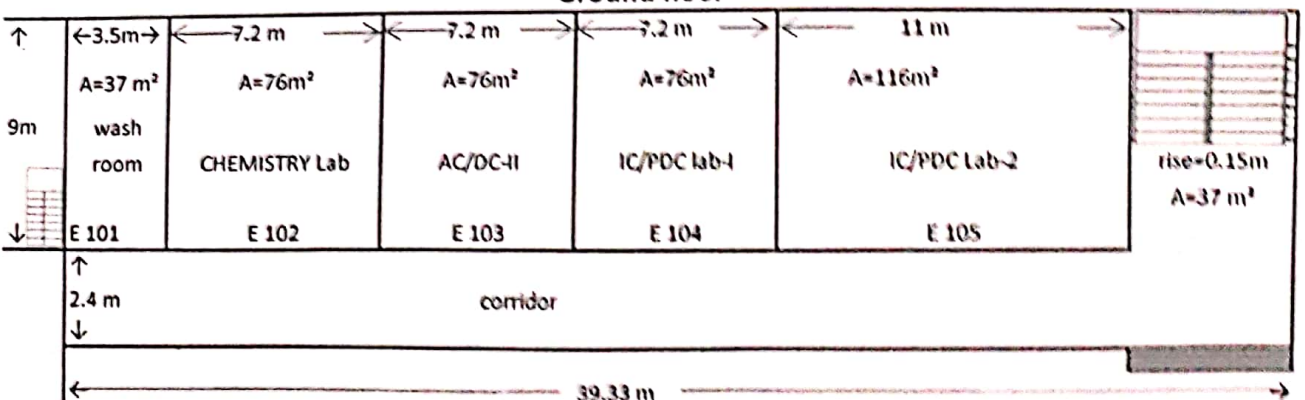

www.bitswpl.ac.in, email: principal@bitswpl.ac.in ; Ph. 98660 80044, Fax 08718-230521

BLOCK-E - Floor Plan

Third Floor

Second floor

First Floor

Ground floor

(Signature)
Principal

Total area = 1737 m²