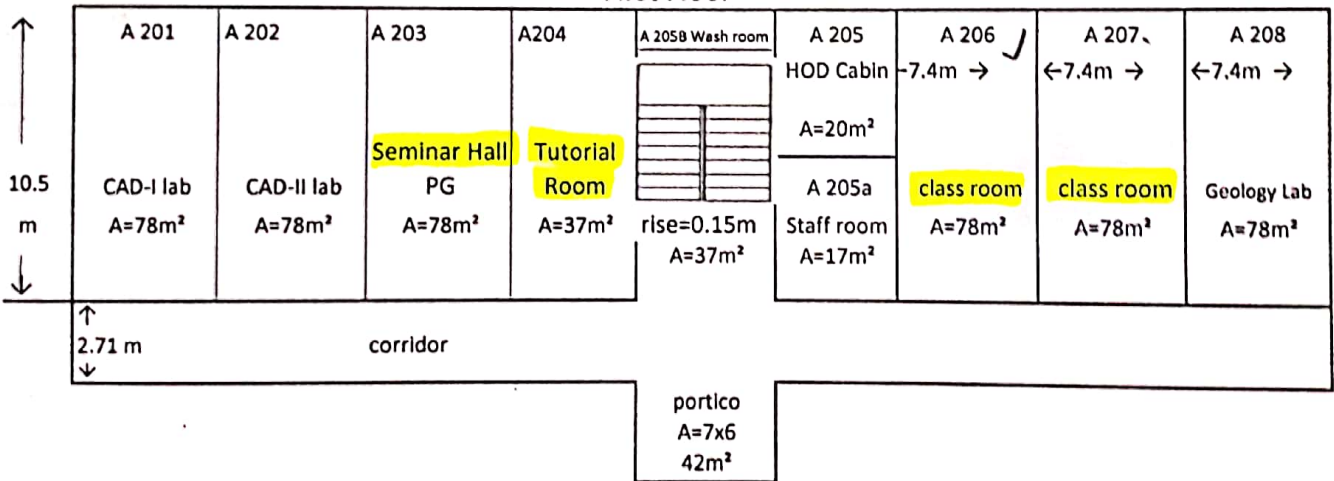

First Floor