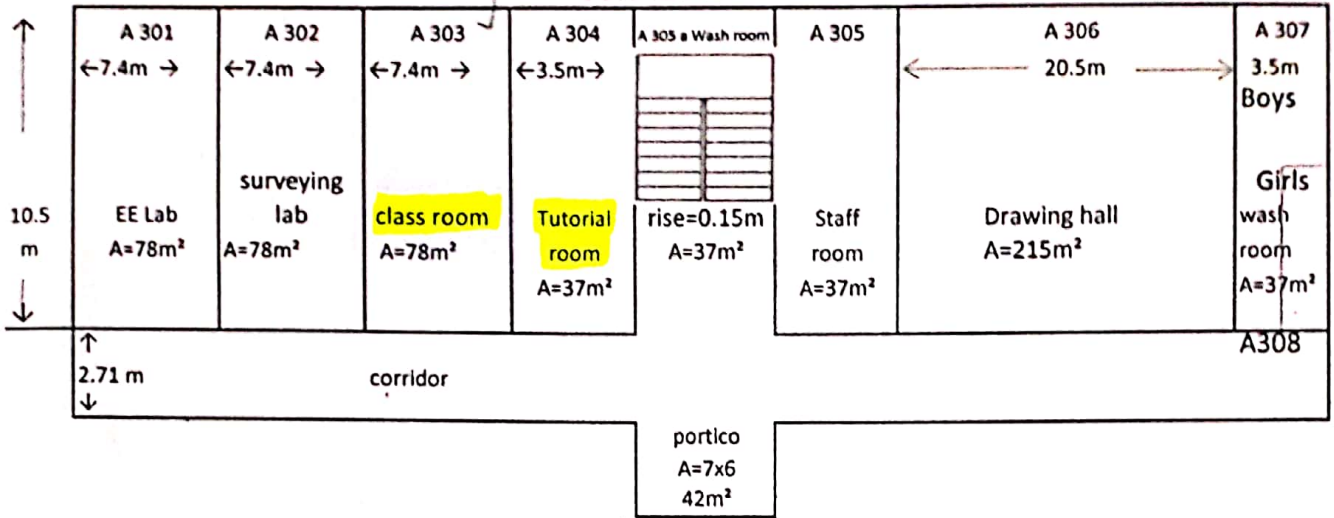

Balaji Institute of Technology & Science

Laknepally, NARSAMPET, Warangal (Rural) - 506331

Accredited By NBA (UG - CE, ME, ECE & CSE) & NAAC

(Affiliated to JNTUH, Hyderabad and Approved by the AICTE, New Delhi)

www.bitswgl.ac.in, email: principal@bitswgl.ac.in ;; Ph. 98660 50044, Fax 08718-230521

BLOCK-A - Floor Plan

Second Floor