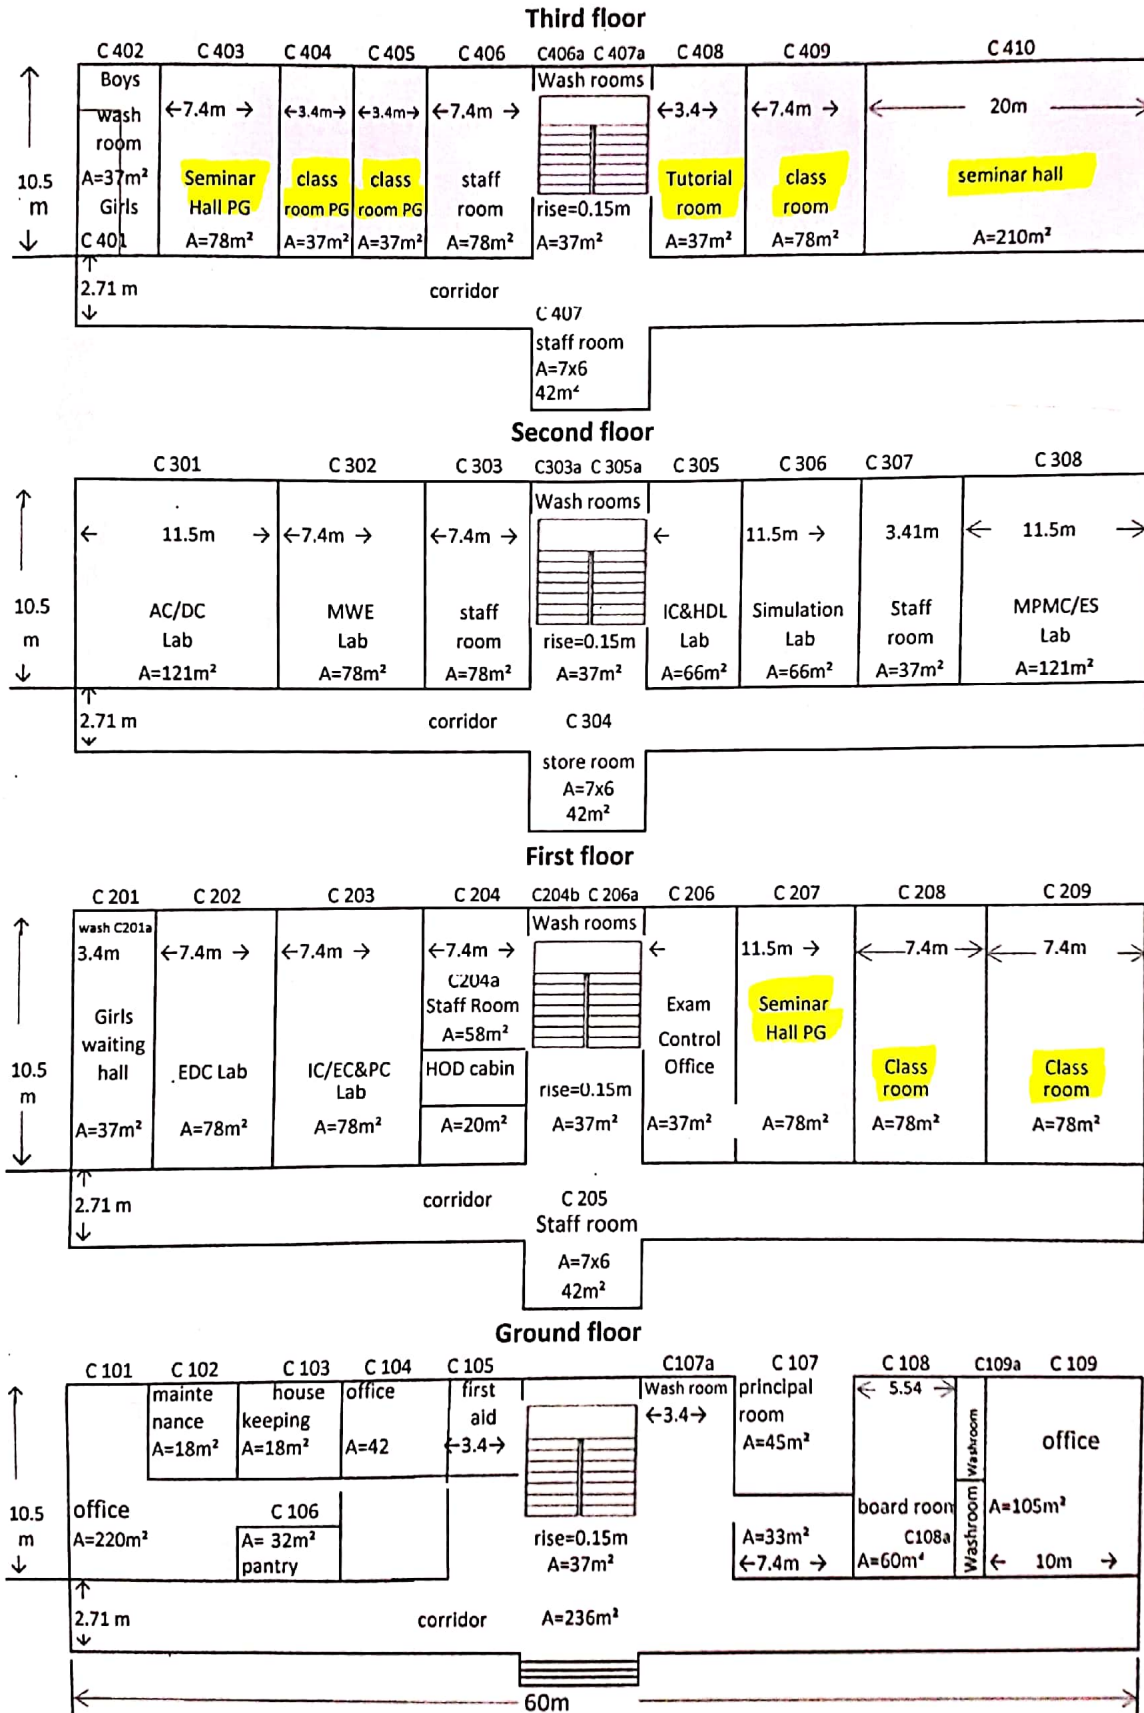

BLOCK-C - Floor Plan

Total Area = 3504 m²

U. J. Desai
Principal

Balaji Institute of Technology & Science
Laknepally, Mdl: Narsampet,
Dist. Warangal - 506 331