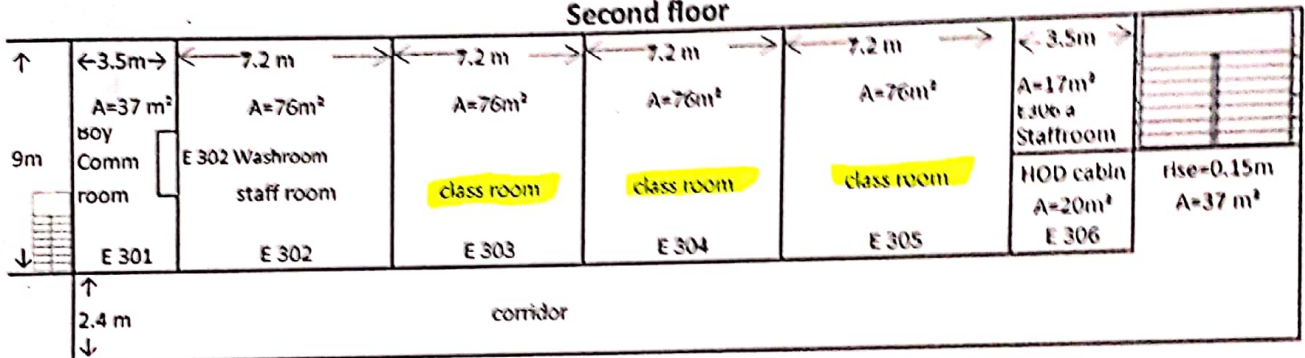

www.bitswpl.ac.in, email: principal@bitswpl.ac.in ; Ph. 98660 80044, Fax 08718-230521

BLOCK-E - Floor Plan

Third Floor

Second floor

First Floor

Ground floor

(Signature)
Principal

Total area = 1737 m²