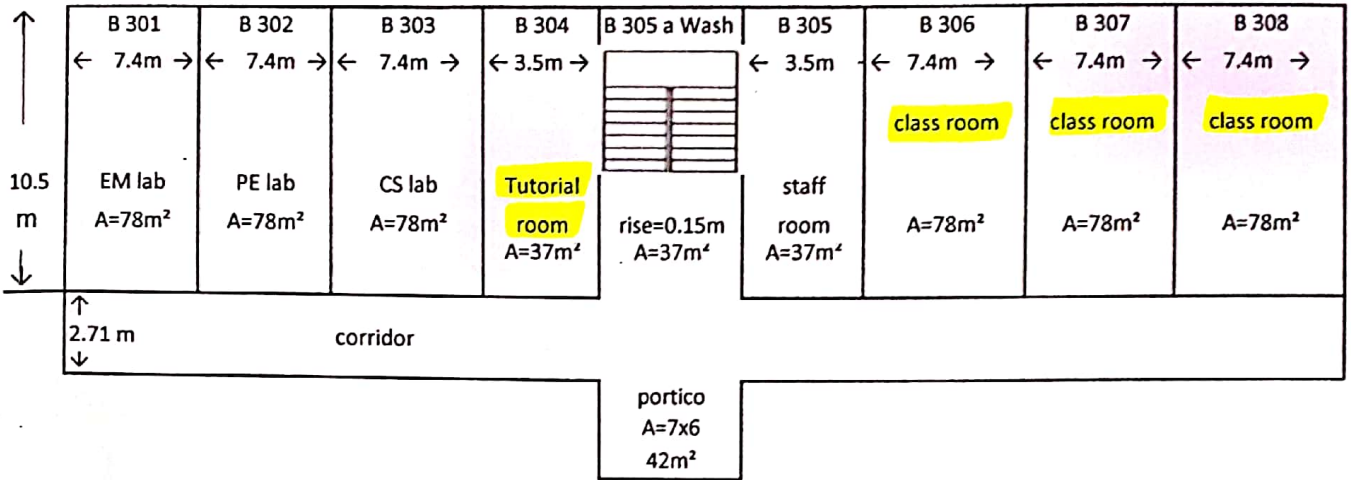

Total Area = 2472 m²

U. S. Prasad
Principal

Balaji Institute of Technology & Science
Laknepally, Md: Narsampet,
Dist Warangal - 506 331

BLOCK-B - Floor Plan

Second Floor

First Floor

Ground Floor

Total Area = 2472 m²