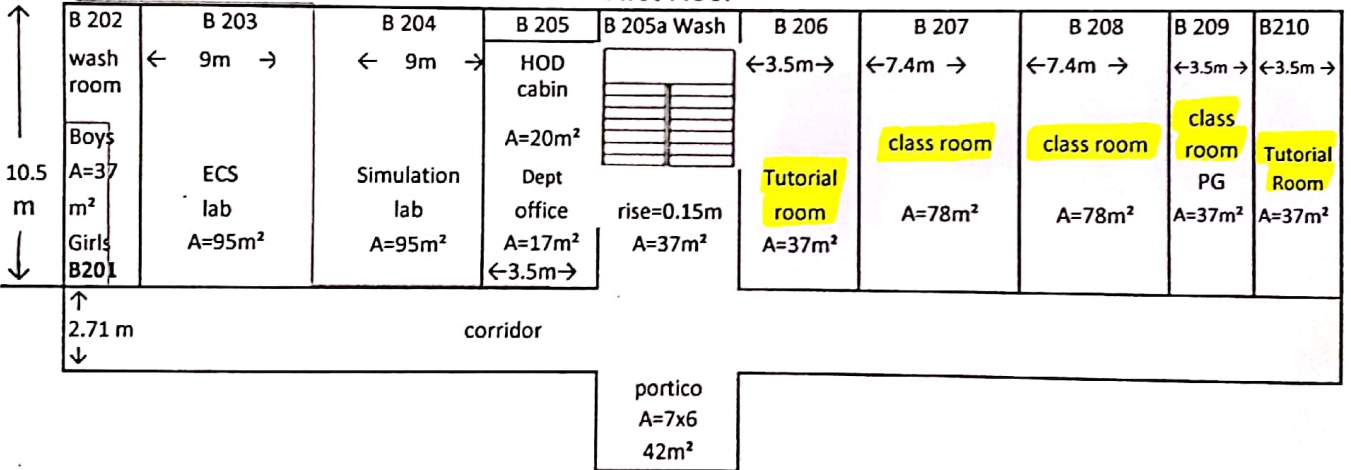

Total Area = 2472 m²

U. S. Prasad
Principal

Balaji Institute of Technology & Science
Laknepally, Md: Narsampet,
Dist Warangal - 506 331

BLOCK-B - Floor Plan

Second Floor

First Floor

Ground Floor

Total Area = 2472 m²