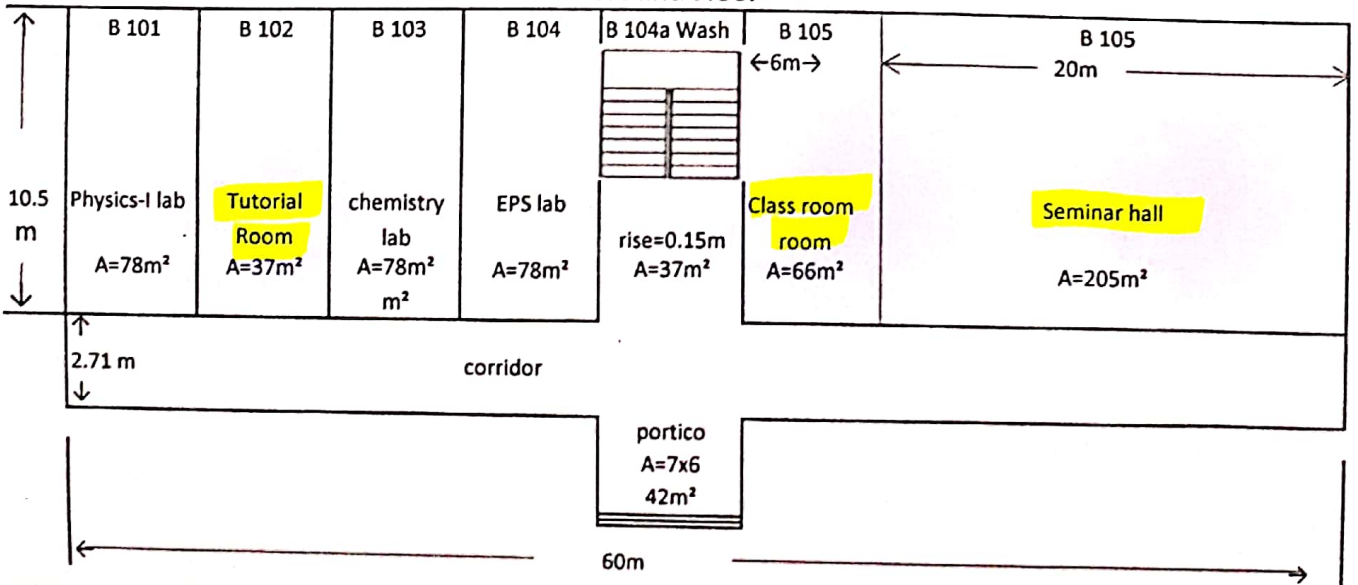

Total Area = 2472 m²

U. S. Prasad
Principal

Balaji Institute of Technology & Science
Laknepally, Md: Narsampet,
Dist Warangal - 506 331

BLOCK-B - Floor Plan

Second Floor

First Floor

Ground Floor

Total Area = 2472 m²