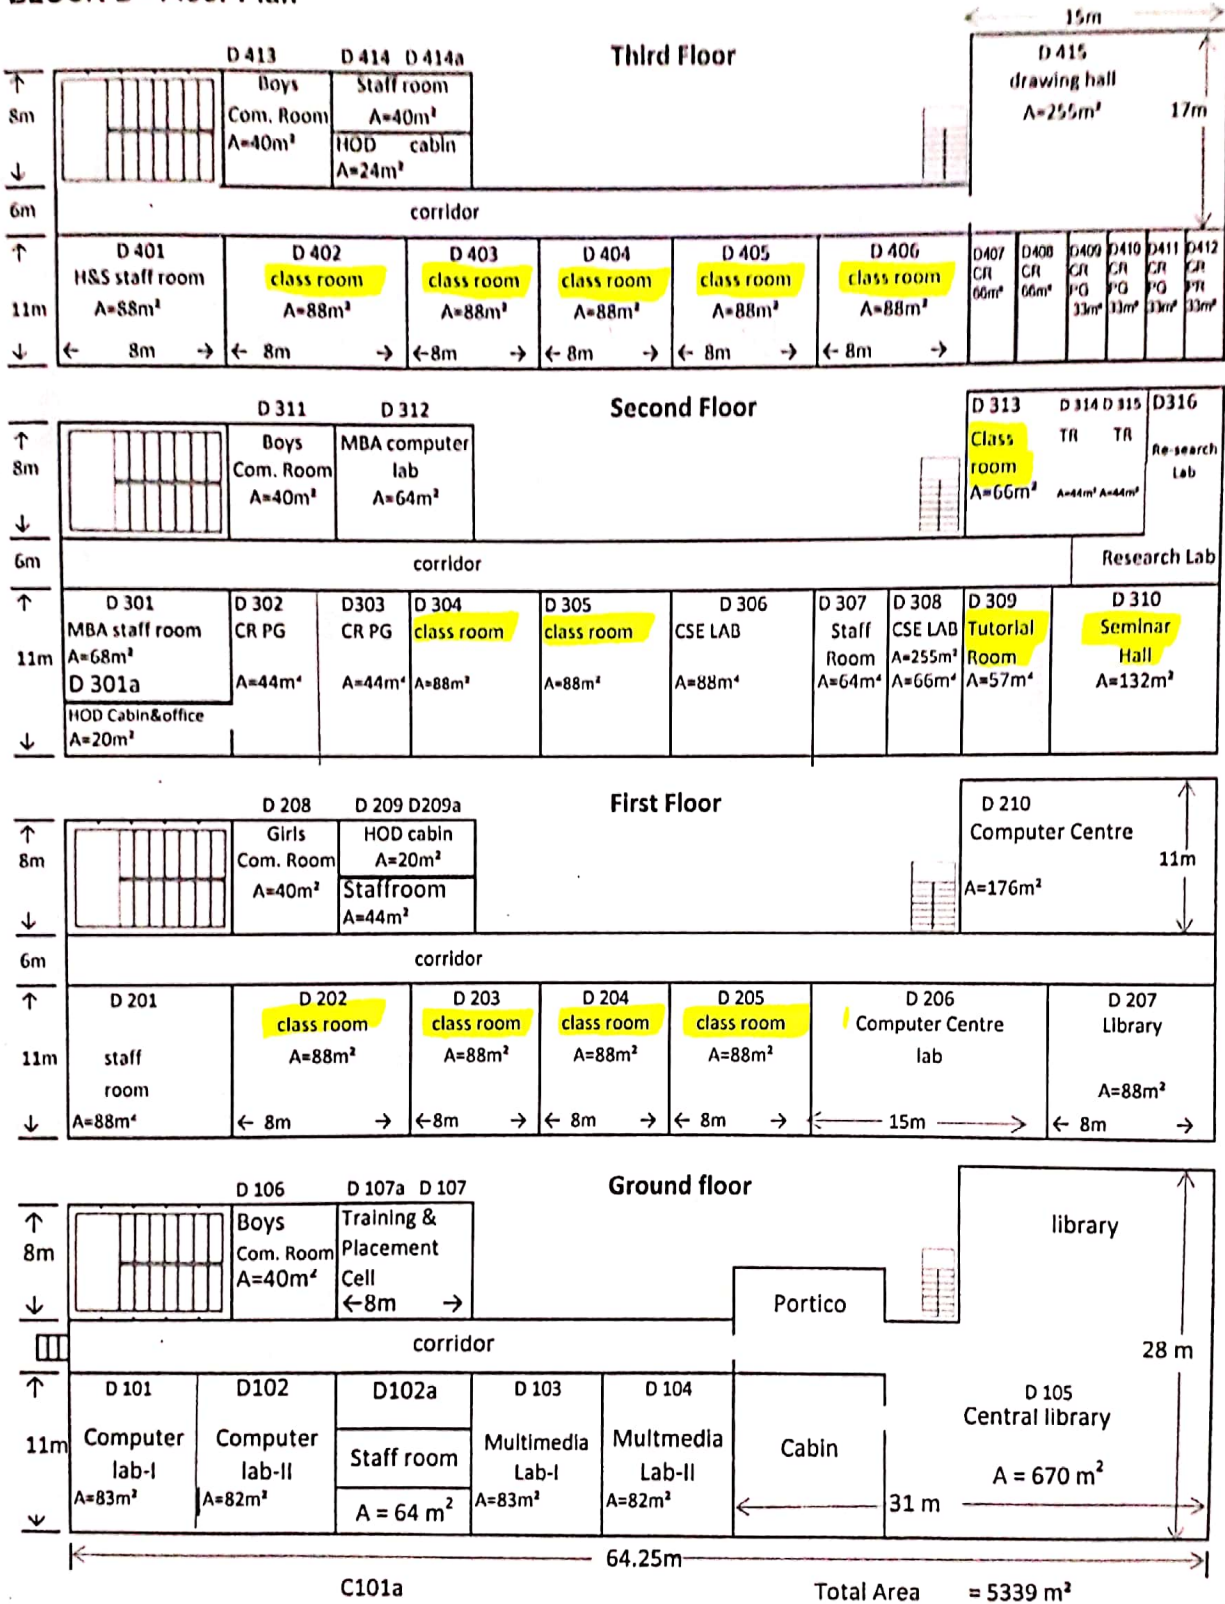

Balaji Institute of Technology & Science

Laknepally, NARSAMPET, Warangal (Rural) - 506331

Accredited By NBA (UG - CE, ME, ECE & CSE) & NAAO

(Affiliated to JNTU II, Hyderabad and Approved by the AICTE, New Delhi)

www.bitewgl.ac.in, email: principal@bitewgl.ac.in :: Ph. 08860 50044, Fax 08718-230521

BLOCK-D - Floor Plan

U. A. Dasil
Principal

Balaji Institute of Technology & Science
Laknepally, MdI: Narsampet,
Dist. Warangal - 506 331